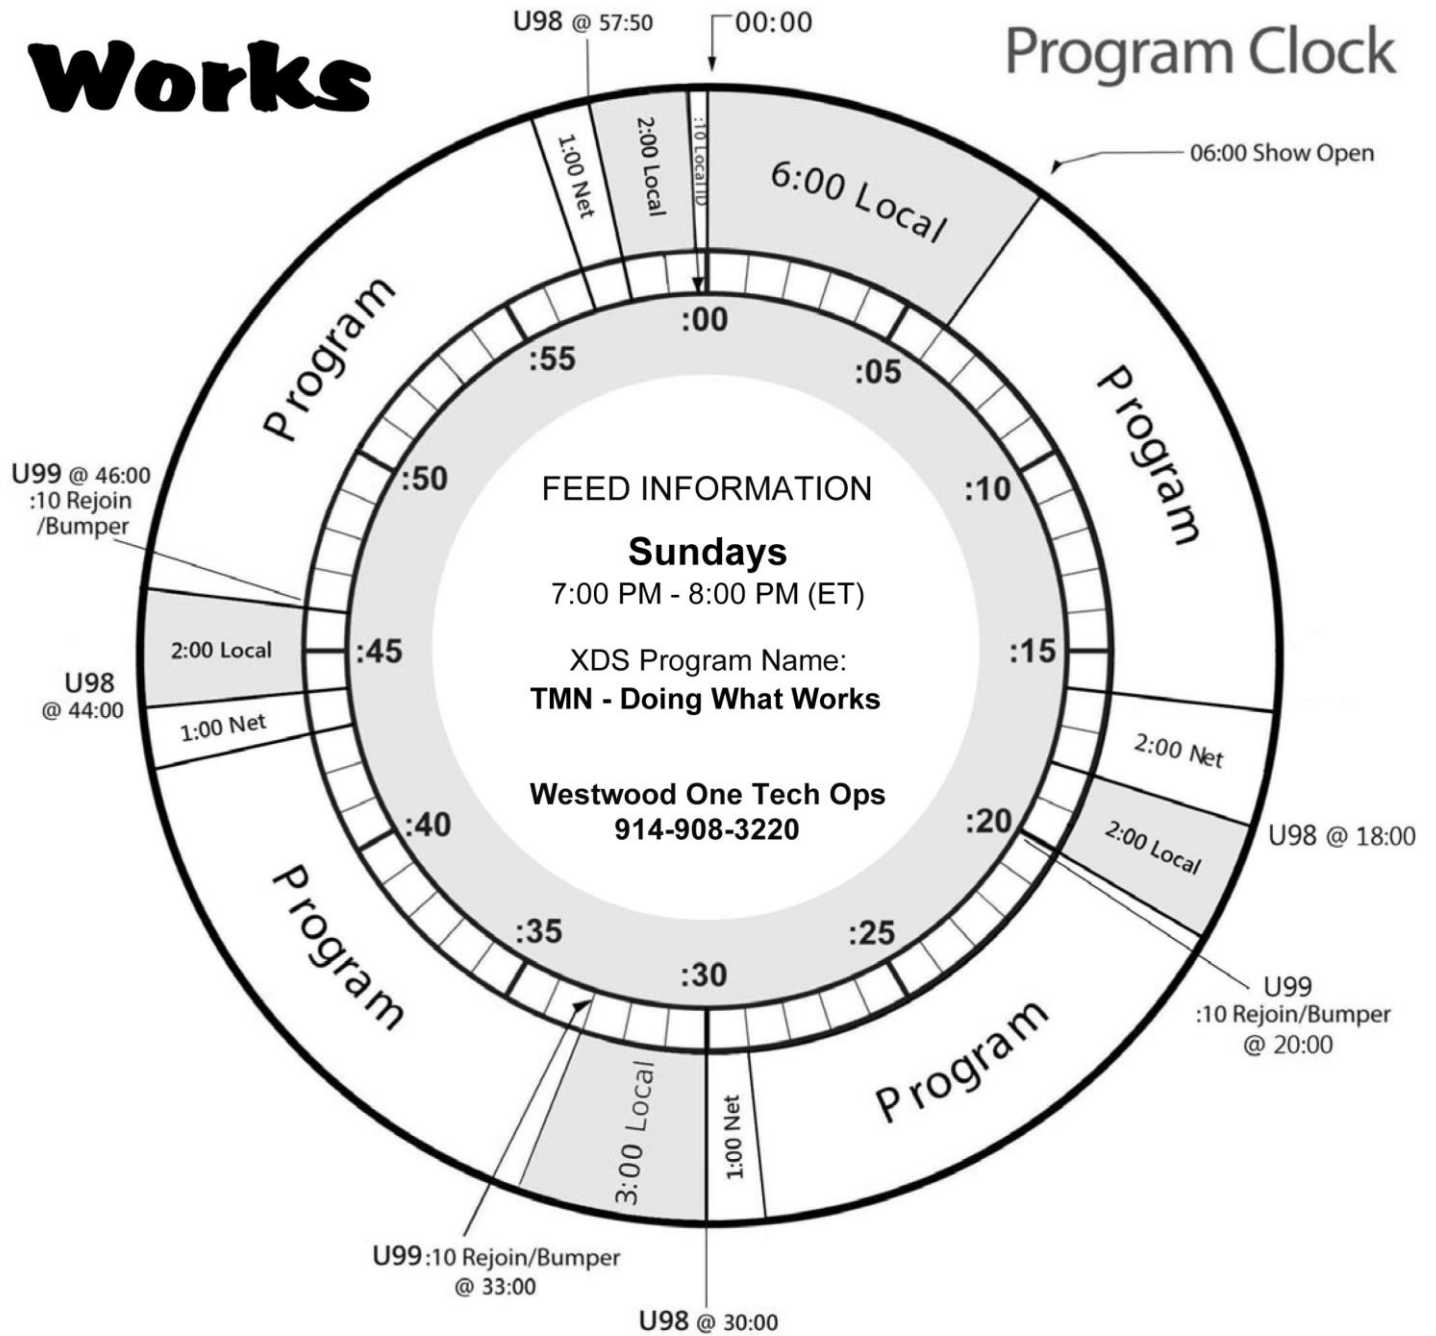

Doing What Works

Talk Media Network
Where Entertainment Lives

NETCUE CLOSURES
U98 :NETCUE - Local
U99 :NETCUE - :10 Rejoin Bumper

**Talk Media Network
Affiliate Relations**
(616) 308-7532
talkmedianetwork.com

COMMERCIAL INVENTORY
Network: 5:00
Local: 15:00

All times are exact.